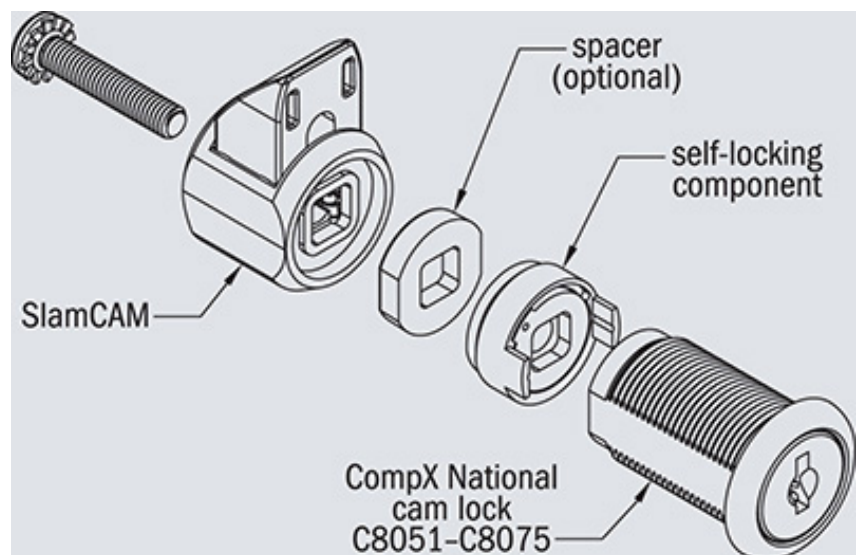

## Get 5% Off These Products

**SlamCAM converts CompX National cam locks into self-locking — just close the door or drawer.**

Two unique features in one package: self-locking and a spring-loaded latch.

True convenience — release the key, and the self-locking component automatically returns the lock, along with SlamCAM, to the locked position.

Retrofits CompX National cam locks C8051 through C8075

Helps eliminate security concerns; slam the door and it's locked

### SlamCAM — spring loaded latch

Replacing steel cams with SlamCAM eliminates steel cams that crash into furniture or strikes while in the latched position. Bent cams can cause locks not to secure properly or secure at all.

### Self-locking

The self-locking feature uses spring tension to conveniently return the lock to the locked position. User turns the key to the open position and opens the door or drawer. Upon releasing the key, the self-locking component returns the lock along with SlamCAM to the locked position; user simply closes the door or drawer — no need to turn the lock back to the locked position.